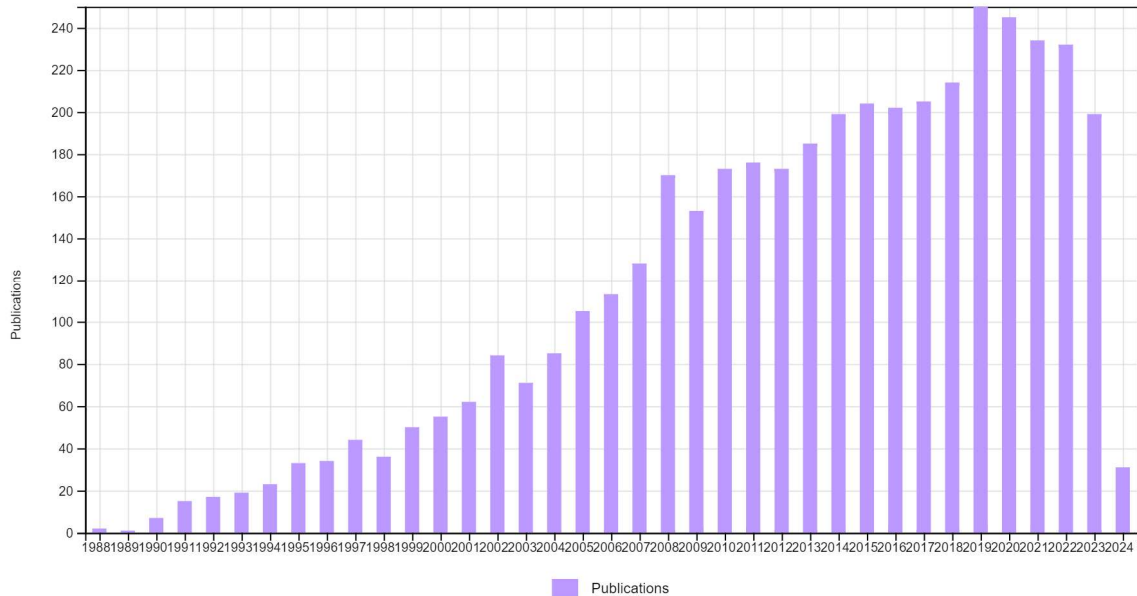

# Research publication status

Citation Report (On 3<sup>rd</sup> April, 2024)

Time span = All years. Database =SCI-EXPANDED, CPCI-S, CPCI-SSH, CCR-EXPANDED, IC.

No. of Publications : 4229  
 Sum of the Times Cited : 68721  
 Sum of Times Cited without self-citations : 57154  
 Citing Articles : 46036  
 Citing Articles without self-citations : 43048

Total no. of Papers published	Total no. of Citation received	Citations per paper	Citation per year*	h-index
4229	68721	68721/4229 = 16.25	68721 / 37 =1857.32	88

\* Year of establishment of the Centre is 1986. Citations received after 1987 to 2024= 37 years