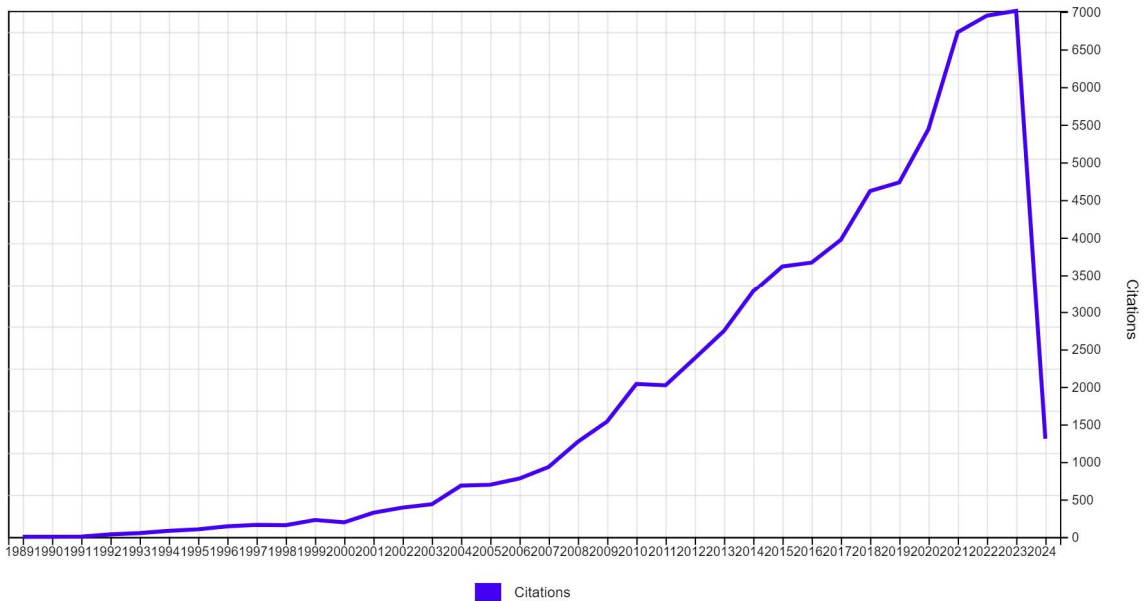

# Research publication status

Citation Report (On 3<sup>rd</sup> April, 2024)

Time span = All years. Database =SCI-EXPANDED, CPCI-S, CPCI-SSH, CCR-EXPANDED, IC.

No. of Publications : 4229  
 Sum of the Times Cited : 68721  
 Sum of Times Cited without self-citations : 57154  
 Citing Articles : 46036  
 Citing Articles without self-citations : 43048

Total no. of Papers published	Total no. of Citation received	Citations per paper	Citation per year*	h-index
4229	68721	68721/4229 = 16.25	68721 / 37 =1857.32	88

\* Year of establishment of the Centre is 1986. Citations received after 1987 to 2024= 37 years